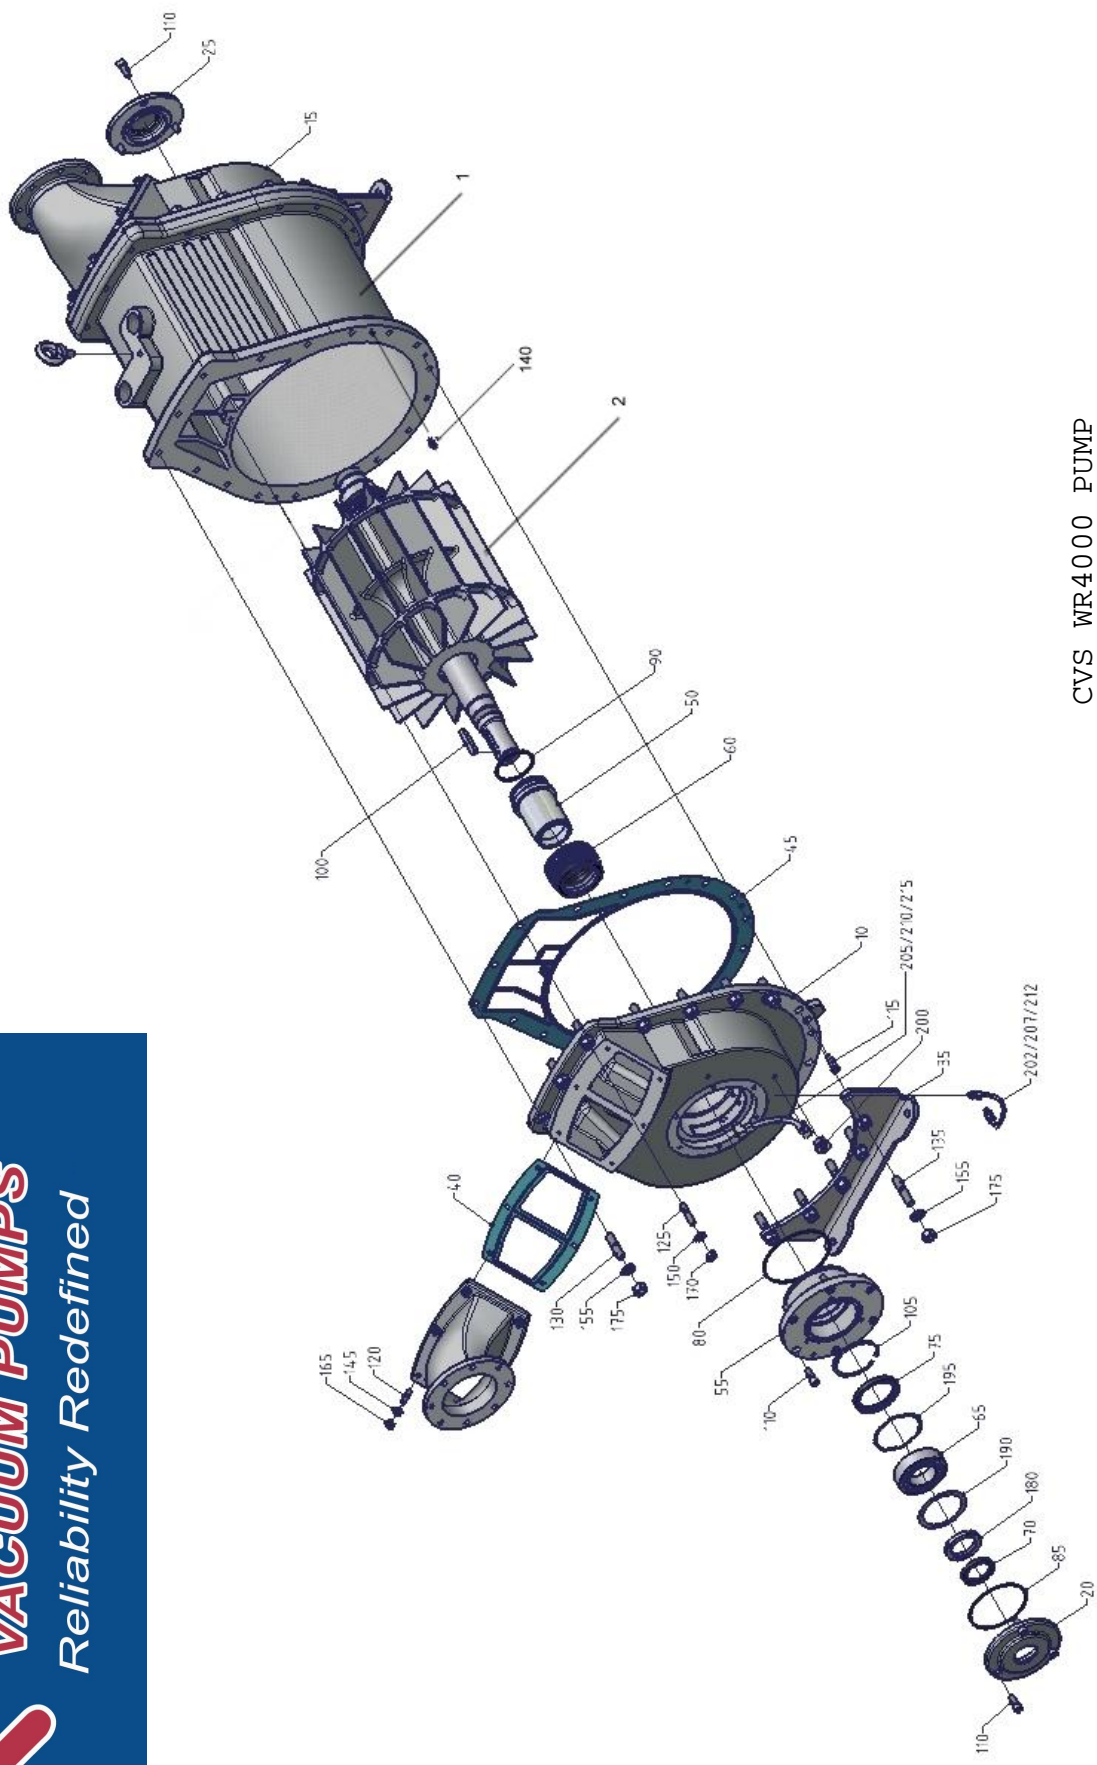

CVS WR2500-3100 PUMP

Fruitland Manufacturing 324 Leaside Ave. Stoney Creek, Ontario, Canada, L8E-2N7  
 Toll Free 1-800-663-9003 [www.fruitlandmanufacturing.com](http://www.fruitlandmanufacturing.com)

CVS WR4000 PUMP